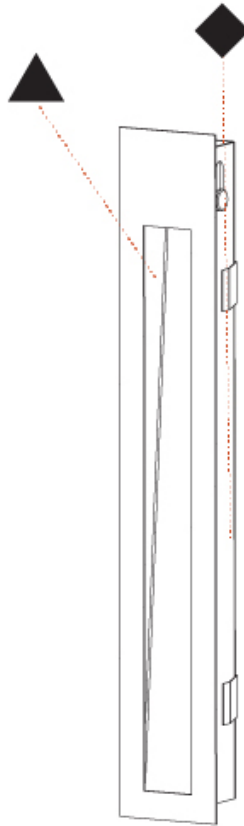

GENERAL

Series: Delight
Subseries: Delight String Wide
Brand: Prolicht
Division: Architectural
Mounting Type: Recessed
Mounting Location: Wall
Subcategory: Step Light

PHYSICAL

Shape: Rectangle
Width (mm): 40
Width (in): 1 9/16
Height (mm): 150
Depth (mm): 26
Height (in): 5 7/8
Depth (in): 1
Ceiling Thickness (mm): 10 / 12 / 15
Ceiling Thickness (in): 3/8 or 1/2 or 9/16
Min. Recessing Depth (mm): 30
Min. Recessing Depth (in): 1 3/16
Light Distribution: Asymmetric
Weight (kg): 0.21
Weight (lbs): 0.46
Screws: No visible screws
Fixture Finish: SSR / BKV / CWI / CRY / HAB / UFT / ITA / RUA / FTG / MYG / LOD / PUS / FRO / FUP / KIA / POP / BLS / SPG / MEY / GOH / GUM / CHC / COM / ABZ / JAG / OBR / MOS / ROR
Fixture Material: Aluminum
Cut-out Measurements: 140mm / 5 1/2" x 34mm / 1 5/16"

GENERAL

Series: Delight
Subseries: Delight String Wide
Brand: Prolicht
Division: Architectural
Mounting Type: Recessed
Mounting Location: Wall
Subcategory: Step Light

PHYSICAL

Shape: Rectangle
Length (mm): 250
Length (in): 9 13/16
Width (mm): 40
Width (in): 1 9/16
Height (mm): 250
Depth (mm): 26
Height (in): 9 13/16
Depth (in): 1
Ceiling Thickness (mm): 10 / 12 / 15
Ceiling Thickness (in): 3/8 or 1/2 or 9/16
Min. Recessing Depth (mm): 30
Min. Recessing Depth (in): 1 3/16
Light Distribution: Asymmetric
Weight (kg): .83
Weight (lbs): 1.8
Fixture Finish: SSR / BKV / CWI / CRY / HAB / UFT / ITA / RUA / FTG / MYG / LOD / PUS / FRO / FUP / KIA / POP / BLS / SPG / MEY / GOH / GUM / CHC / COM / ABZ / JAG / OBR / MOS / ROR
Fixture Material: Aluminum
Cut-out Measurements: 240mm / 9 7/16" x 34mm / 1 5/16"

DELIGHT STRING WIDE RECESSED

A35699-

PROJECT

TYPE

SPECIFIER

QUANTITY

DATE

A